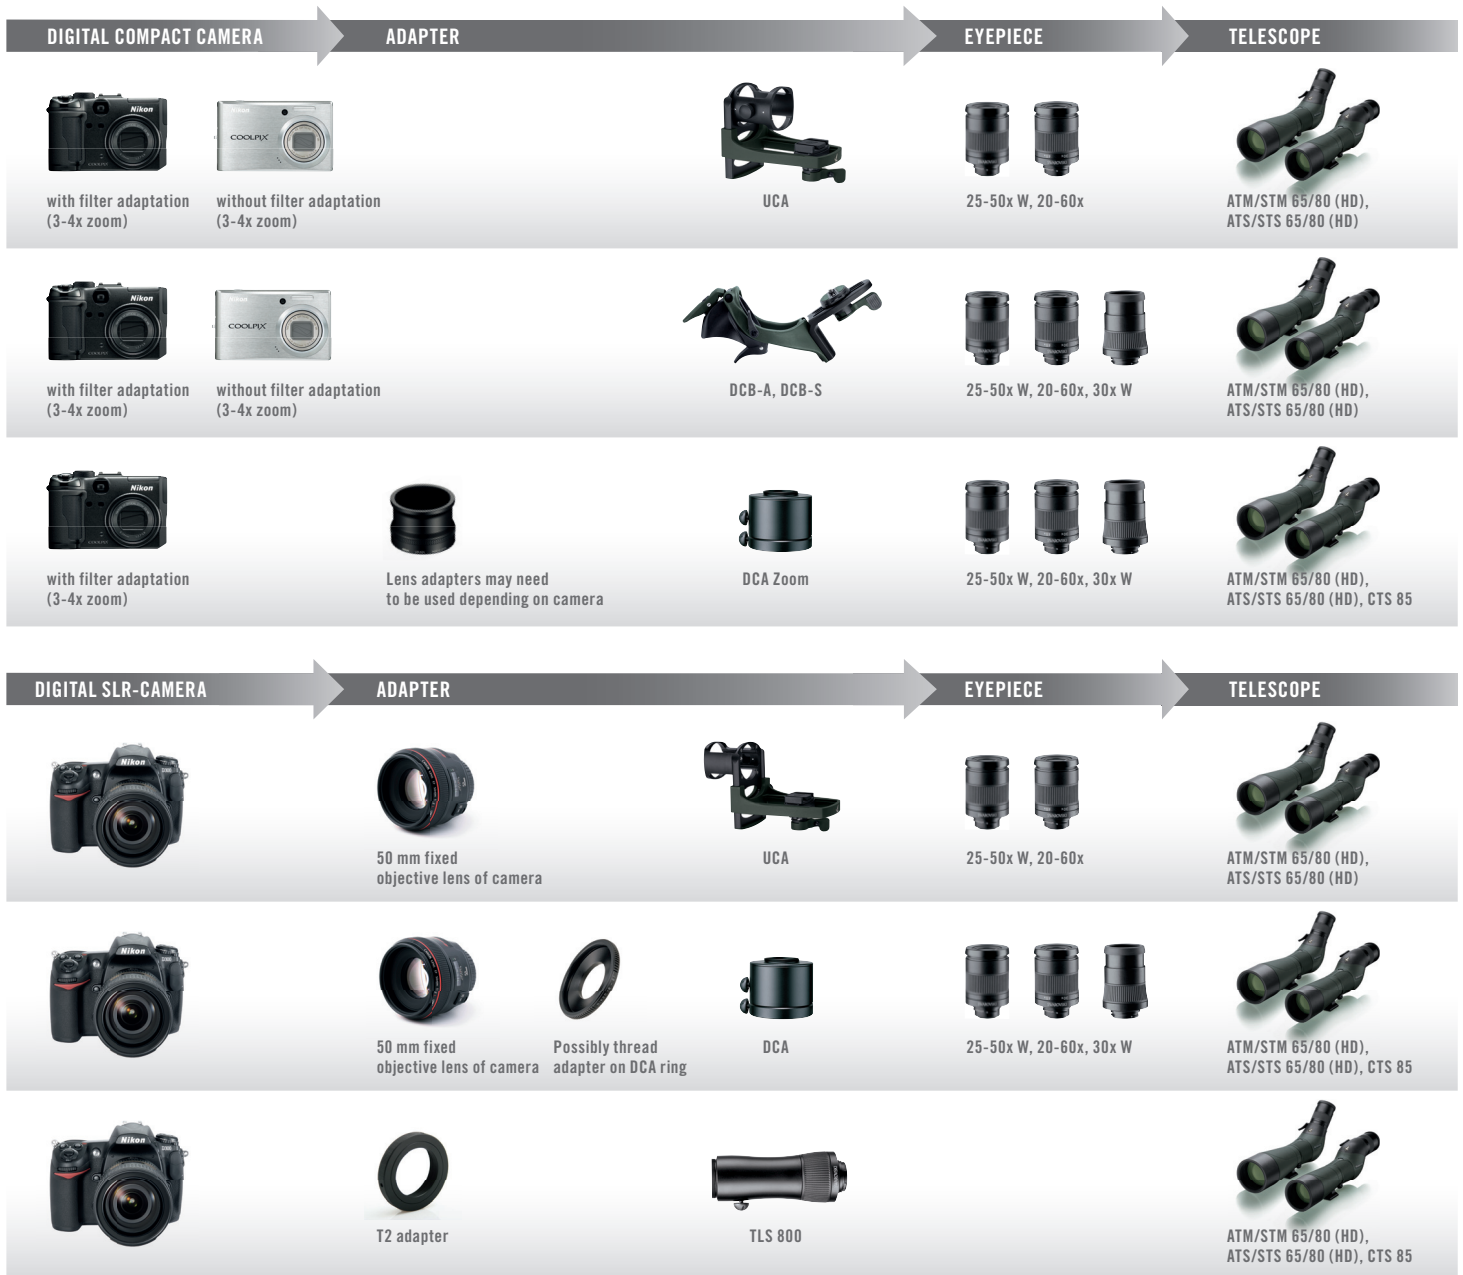

# SWAROVSKI OPTIK DIGISCOPING COMBINATIONS

## SNAP SHOT ADAPTER

To achieve the best results when digiscoping, we recommend the use of the telescope rail with all adapters to gain the best possible weight balance.